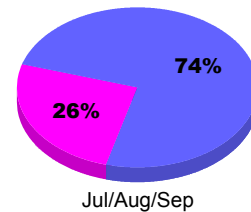

**Membership Results
2012-2013**

**Membership
2011-2012**

| Month | Net Memb Goal | Actual New Memb | Actual Dropped Memb | Gain/Loss of Memb | Gain/Loss of Memb |
|---------------|---------------|-----------------|---------------------|-------------------|-------------------|
| Jul/Aug/Sep | | 15 | -42 | -27 | -32 |
| Totals | | 15 | -42 | -27 | -32 |

Membership Results 2012-2013

Goal, New, Dropped, Gain/Loss

Comparison of Membership Gain/Loss

Current Year Compared to the Previous Year

Gender Comparison 2012-2013

Jul/Aug/Sep

Male Female