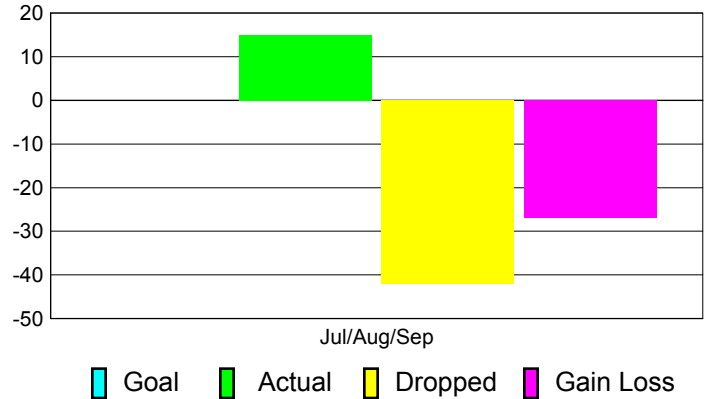

Membership Results 2012-2013

Goal, New, Dropped, Gain/Loss

Comparison of Membership Gain/Loss

Current Year Compared to the Previous Year